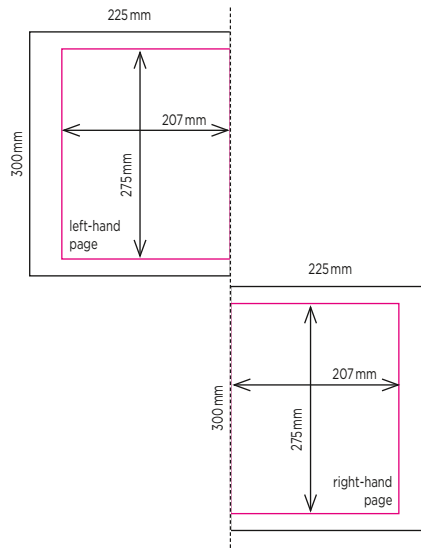

FORMAT 207 X 275 mm

The type area can be freely defined within this range.
The **maximum printable area** may not be exceeded.

Margins without gutter

Top	12.5 mm
Bottom	12.5 mm
Inside	0 mm
Outside	18 mm

COMMON EXAMPLE

TYPE AREA 200 X 275 mm

The **maximum printable area** may not be exceeded.

Margins with gutter

Top	12.5 mm
Bottom	12.5 mm
Inside	7 mm
Outside	18 mm

Delivery of the PDF as single pages without cutting marks / registration marks!

SMALL FORMAT

with bleed, trimmed

DRUCK STYRIA GMBH & CO KG | druck@styria.com | T. +43 316 8099 2003 | F. +43 316 8099 2004 | www.printgroupstyria.com

TRIMMED PAGE FORMAT / PAPER FORMAT

208 X 276 mm

<i>Bleed</i>	
<i>Top</i>	5 mm
<i>Bottom</i>	5 mm
<i>Inside</i>	0 mm
<i>Outside</i>	5 mm

This results in a PDF file size of **213 x 286 mm**

Delivery of the PDF as single pages without cutting marks / registration marks!