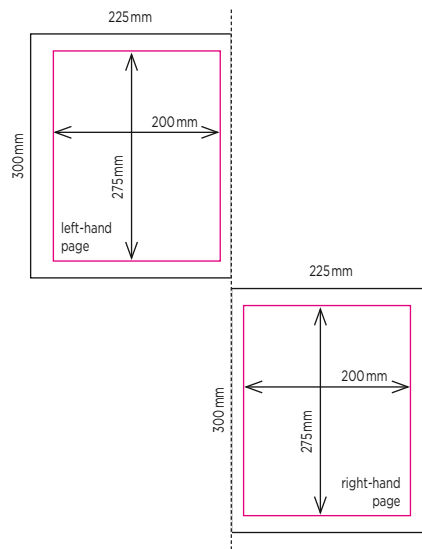

FORMAT 207 X 275 mm

The type area can be freely defined within this range.
The **maximum printable area** may not be exceeded.

Margins without gutter

Top	12.5 mm
Bottom	12.5 mm
Inside	0 mm
Outside	18 mm

COMMON EXAMPLE

TYPE AREA 200 X 275 mm

The **maximum printable area** may not be exceeded.

Margins with gutter

Top	12.5 mm
Bottom	12.5 mm
Inside	7 mm
Outside	18 mm

Delivery of the PDF as single pages without cutting marks / registration marks!

SMALL FORMAT

with bleed, trimmed

DRUCK STYRIA GMBH & CO KG | druck@styria.com | T. +43 316 8099 2003 | F. +43 316 8099 2004 | www.printgroupstyria.com

TRIMMED PAGE FORMAT / PAPER FORMAT

208 X 276 mm

<i>Bleed</i>	
<i>Top</i>	5 mm
<i>Bottom</i>	5 mm
<i>Inside</i>	0 mm
<i>Outside</i>	5 mm

This results in a PDF file size of **213 x 286 mm**

Delivery of the PDF as single pages without cutting marks / registration marks!